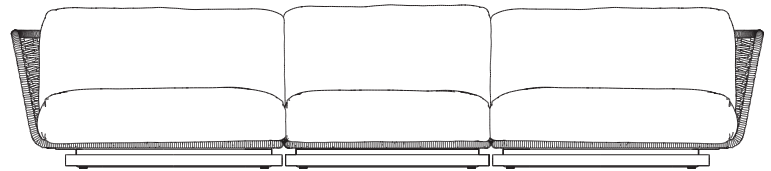

Tilos,
Sofa 340cms without
side cushions
by Antonio Citterio

kettal

Sofa 340cms without side cushions

Designer
Antonio Citterio

Collection
Tilos

Reference
KSB711200

1/2

The Tilos Collection takes inspiration from the archetypal seating of the 1950s and 1960s, traditionally crafted in bamboo and rattan. These forms have been reimagined using advanced technologies and modern industrial manufacturing techniques, resulting in a collection that feels both timeless and contemporary.

At its core, Tilos features a distinctive shell made of metal and woven acrylic rope, designed to cradle plush cushions while ensuring both comfort and durability.

cm/inch

62,5 / 24,63

98,5 / 38,78

73 / 28,58

36 / 14,17

cm/inch

340,5 / 134

kettal

Sofa 340cms without side cushions

Designer
Antonio Citterio

Collection
Tilos

Reference
KSB711200