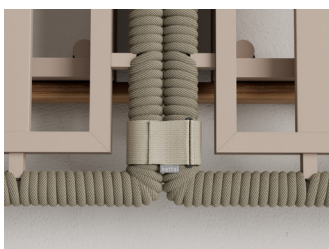

Sofa 340cms without side cushions

Designer
Antonio Citterio

Collection
Tilos

Reference
KSB711200

2/2

Maintenance

Clean gently with mild soap and a sponge or cloth, avoiding harsh scrubbing. Rinse off any soap residue. For tough stains, use diluted bleach and clean promptly to prevent setting.

Module connection