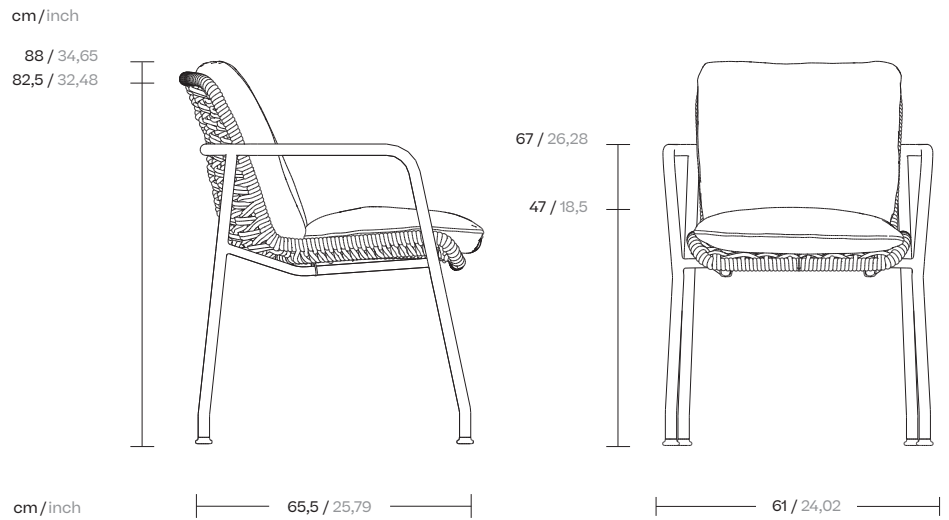

# Stackable Dining Armchair

Designer  
Antonio Citterio

Collection  
Tilos

Reference  
KSB710600

1/2

The Tilos Collection takes inspiration from the archetypal seating of the 1950s and 1960s, traditionally crafted in bamboo and rattan. These forms have been reimagined using advanced technologies and modern industrial manufacturing techniques, resulting in a collection that feels both timeless and contemporary.

At its core, Tilos features a distinctive shell made of metal and woven acrylic rope, designed to cradle plush cushions while ensuring both comfort and durability.

kettal