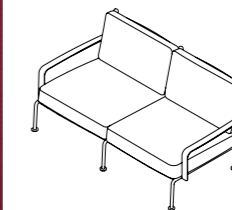

Stresa 102 Sofa

Design Piero Lissoni

Technical Information

STRESA is the new living and dining collection in powder coated aluminium, designed by Piero Lissoni. A timelessly charming line, designed to easily fit into various contexts, both domestic and contract. The name recalls the timeless elegance of Stresa, the pearl of Lake Maggiore, with its period villas and perfectly preserved Art Nouveau architecture. STRESA is available in various outdoor furniture elements for a complete and coordinated proposal, ranging from living to dining, with a two or three-seater sofa, a rectangular table in two sizes, poufs and coffee tables, armchairs with armrests for dining and living.

TECHNICAL INFORMATION

DESCRIPTION
Sofa for outdoor use.

STRUCTURE
Powder coated aluminium.

CUSHIONS
Hydro draining.

WEIGHT
Structure 23 kg

STORAGE COVER
Available.

DIMENSION
L 180 x P 102 x H 82 cm
H seat 45 cm
W 70" $\frac{7}{8}$ x D 40" $\frac{1}{8}$ x H 32" $\frac{1}{4}$
H seat 17" $\frac{3}{4}$